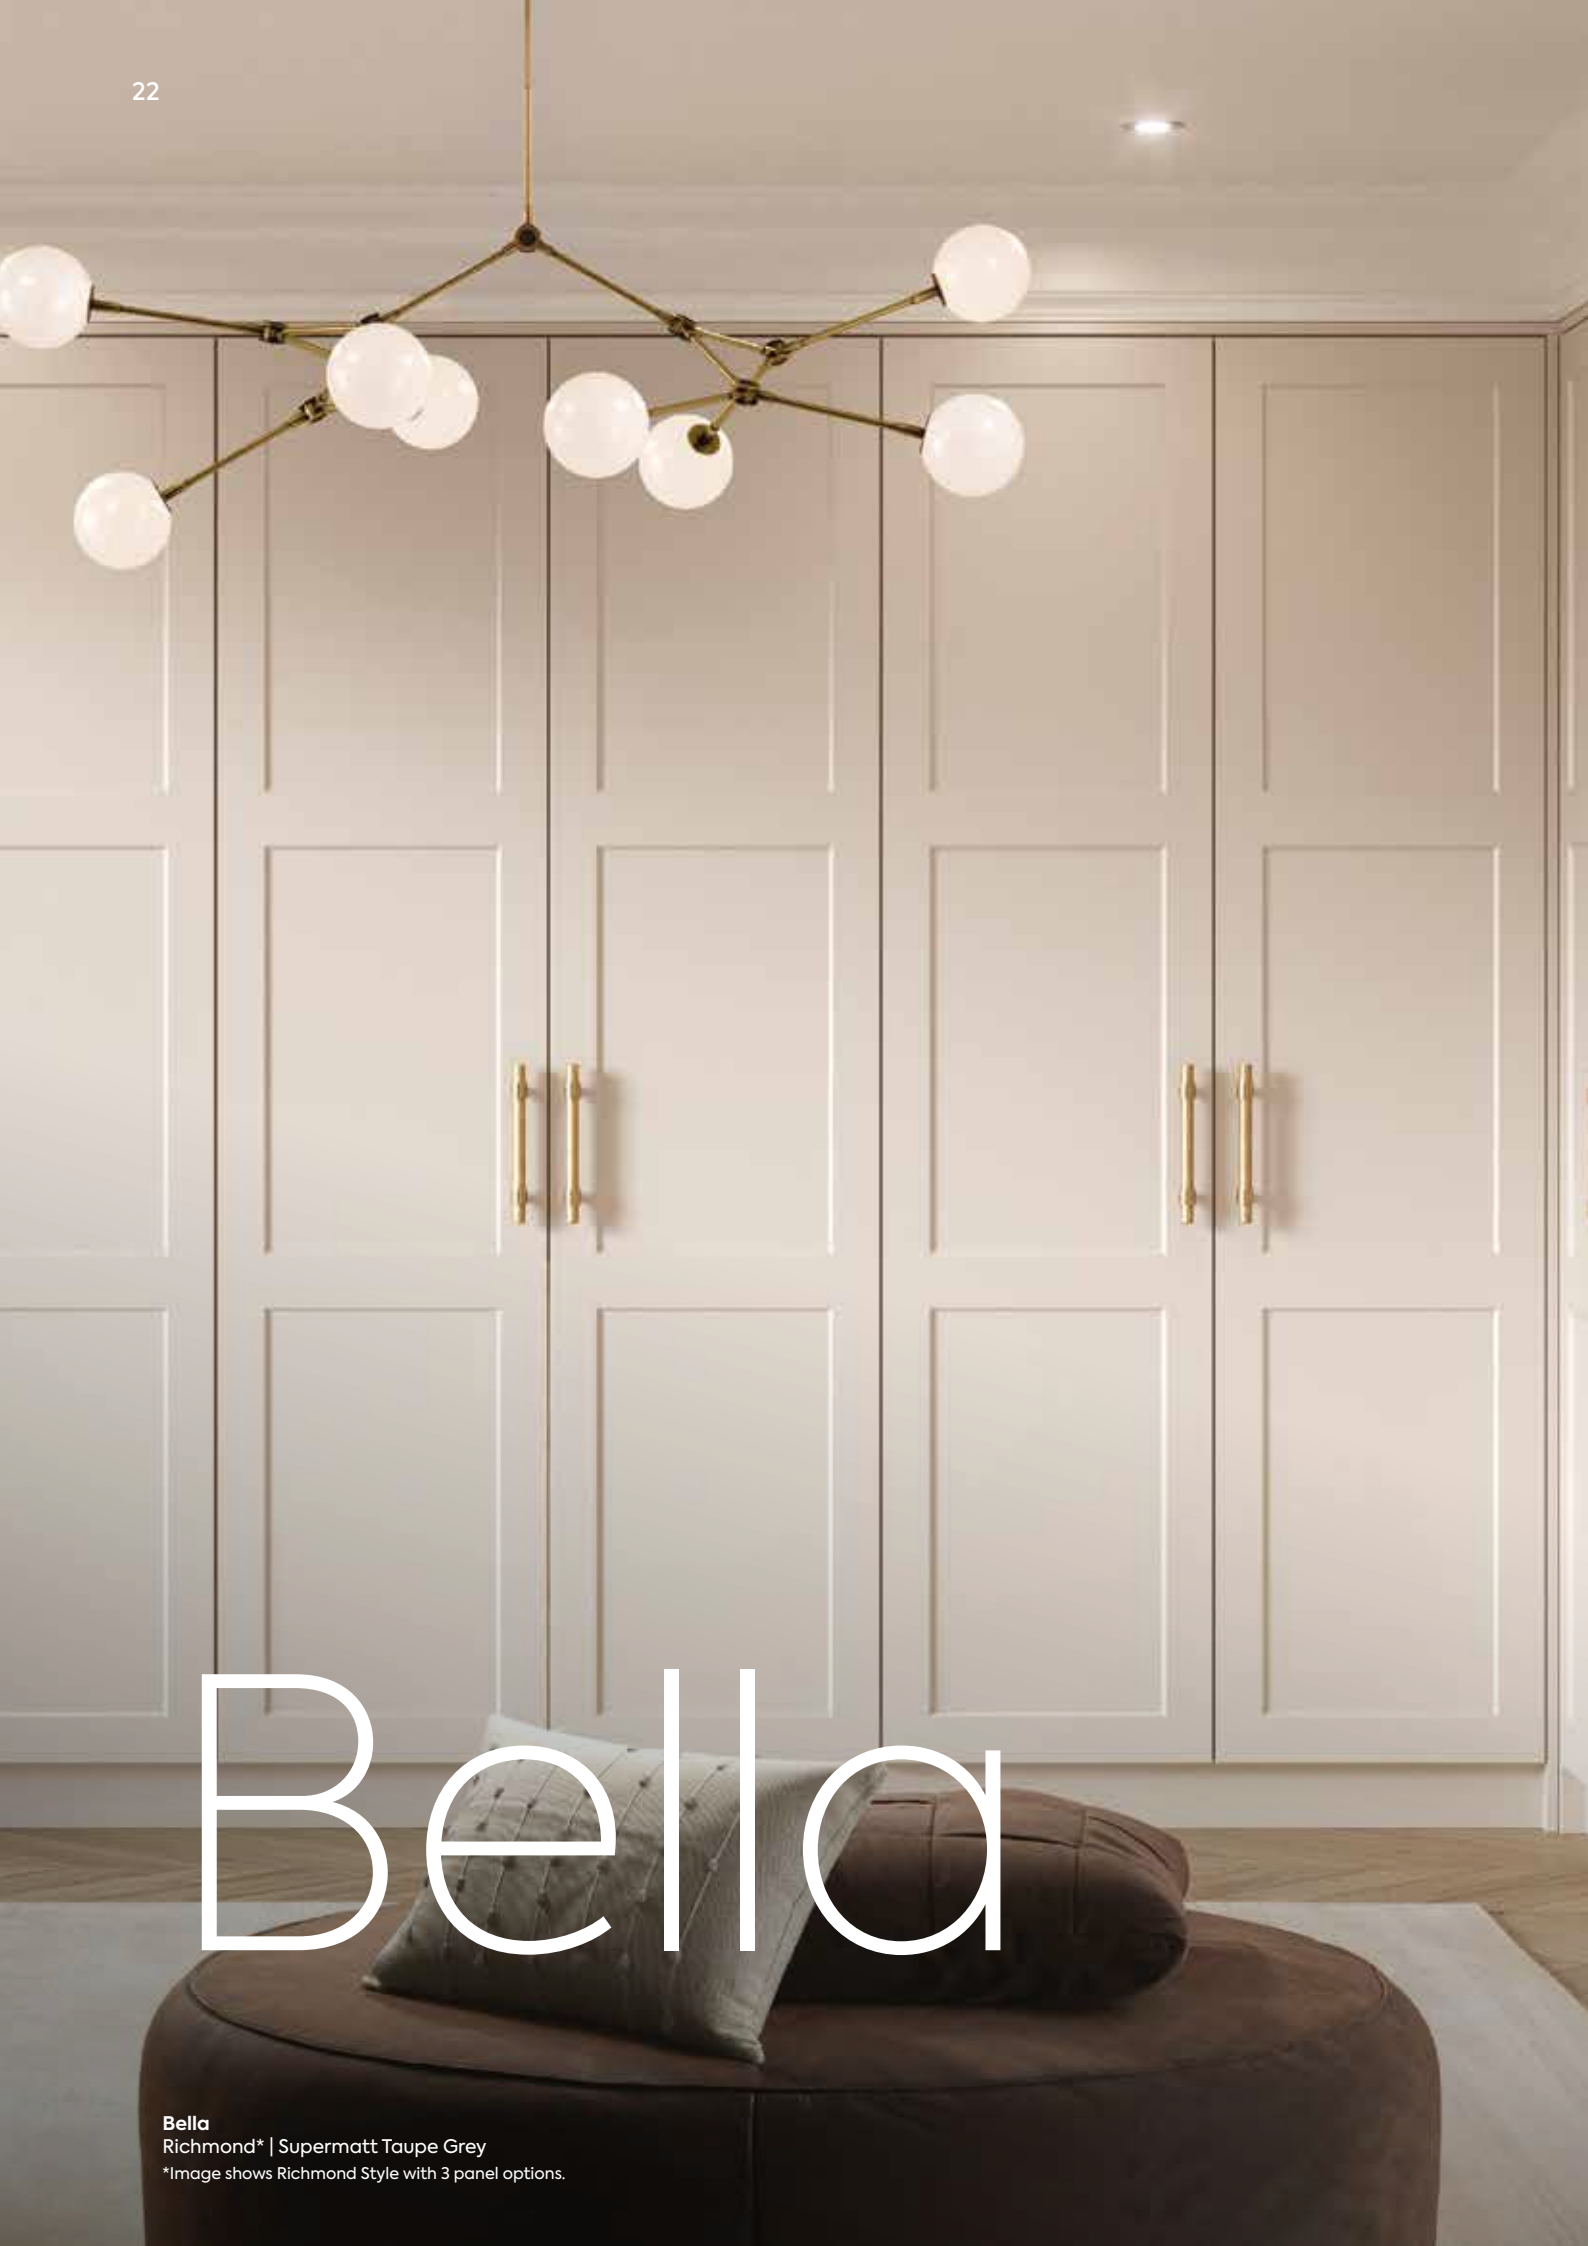

Bella

Bella
Richmond* | Supermatt Taupe Grey
*Image shows Richmond Style with 3 panel options.

NEW
Supermatt
Scandinavian Blue

NEW
Supermatt
Duck Egg

Supermatt
Denim

NEW
Supermatt
Misty Blue

Supermatt
Colonial Blue