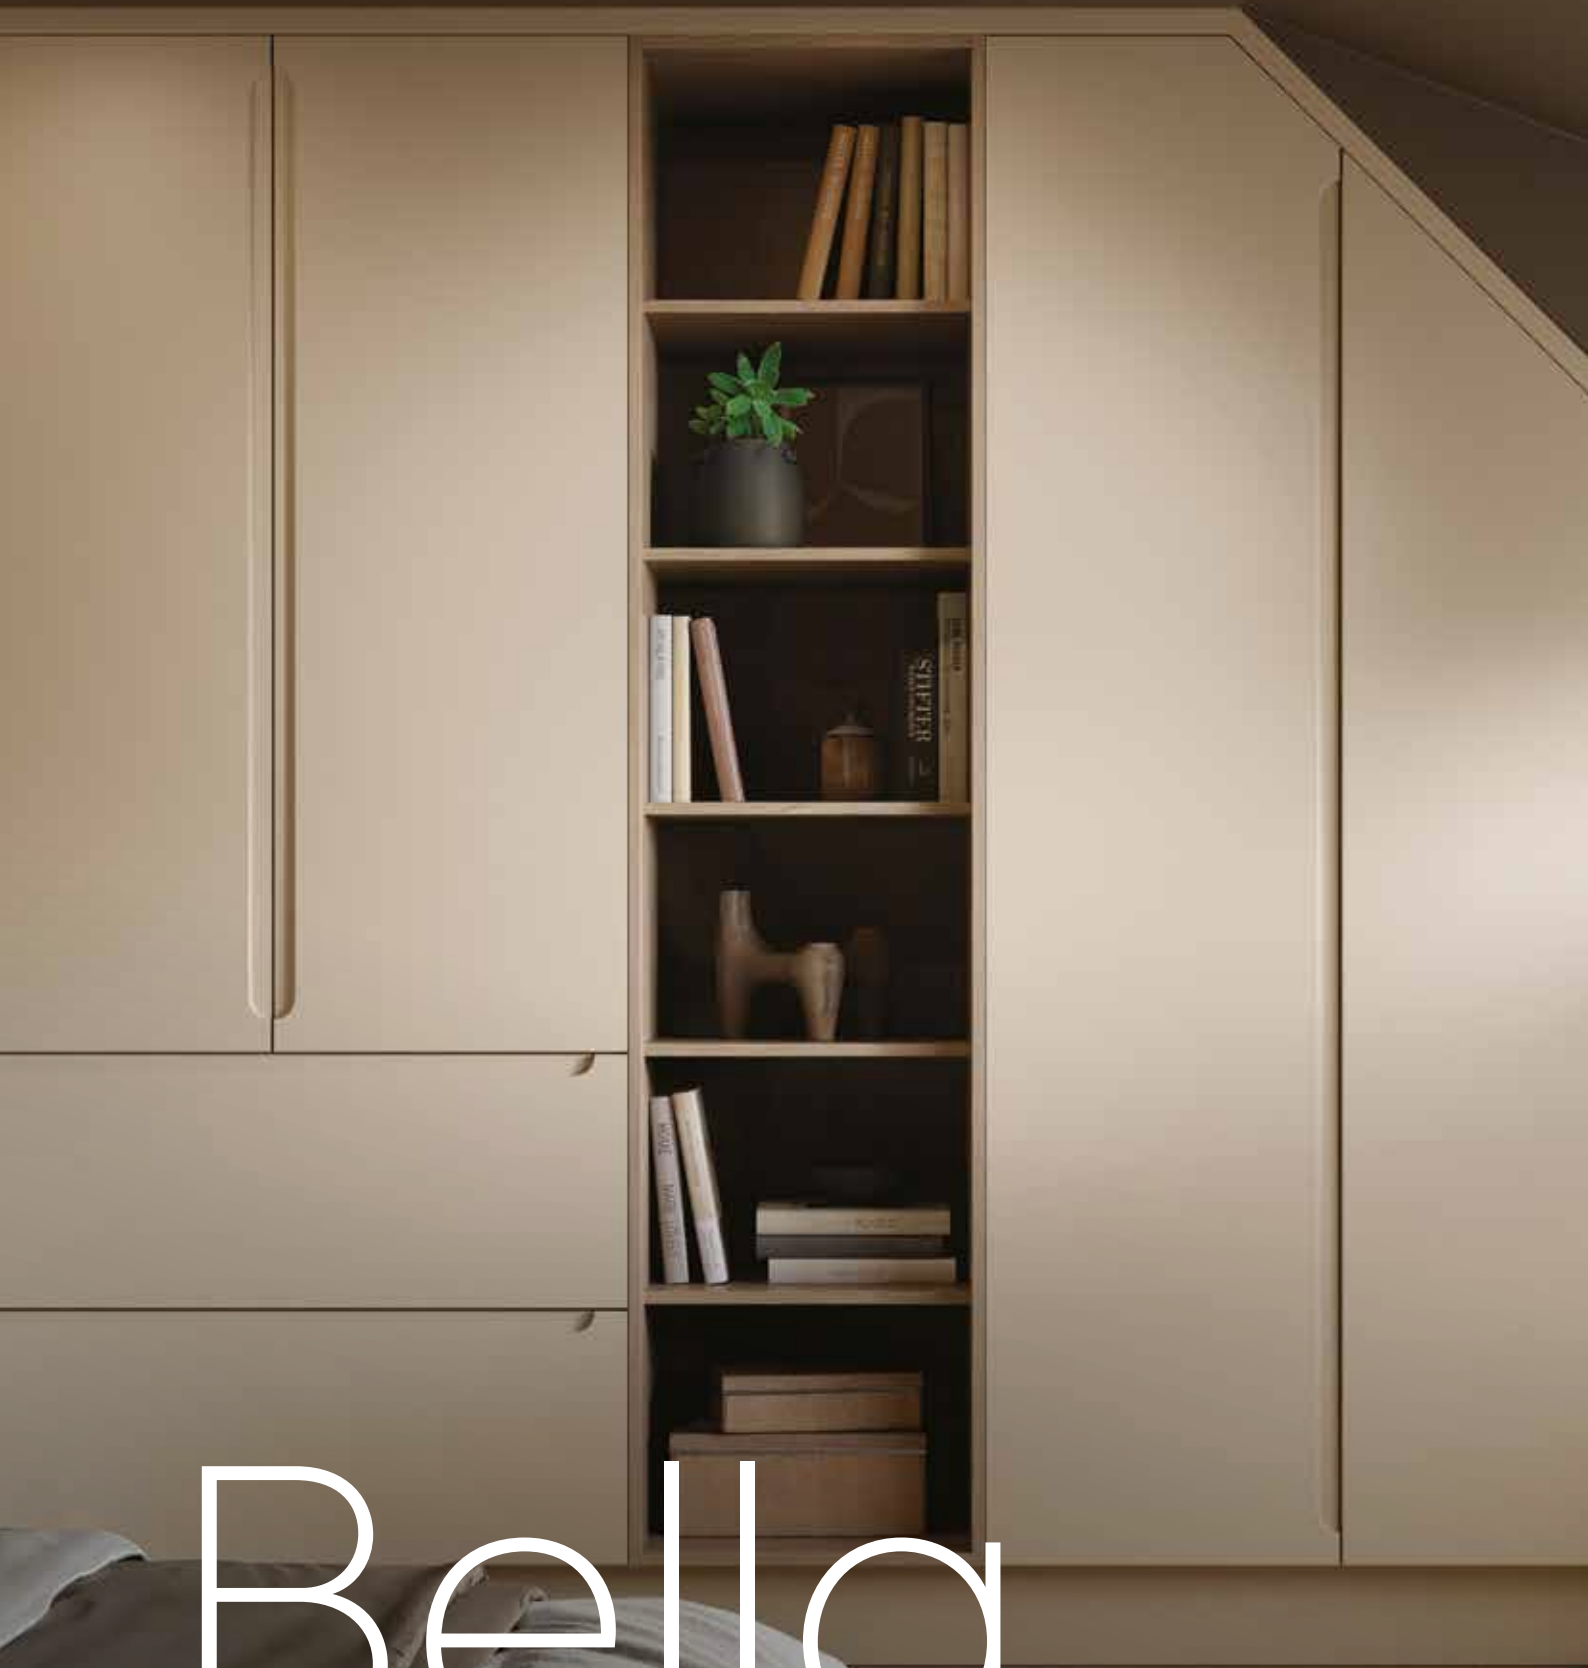

*Image shows door with no mid rail option.

Bella

Supermatt Scandinavian Blue

Supermatt Duck Egg

Supermatt Denim

Supermatt Misty Blue

Supermatt Colonial Blue

Paint Flow Matt Colonial Blue